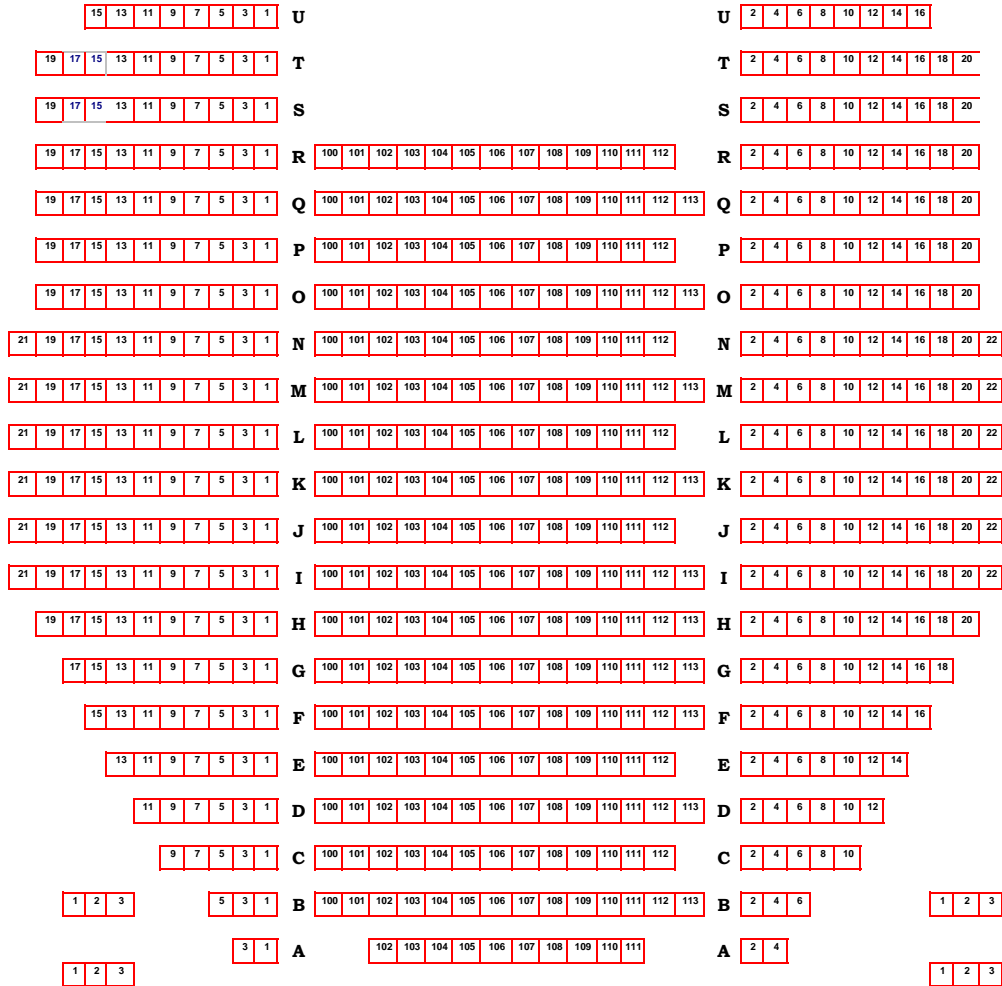

APOLLO THEATER

ORCHESTRA

RIGHT

CENTER

LEFT

STAGE